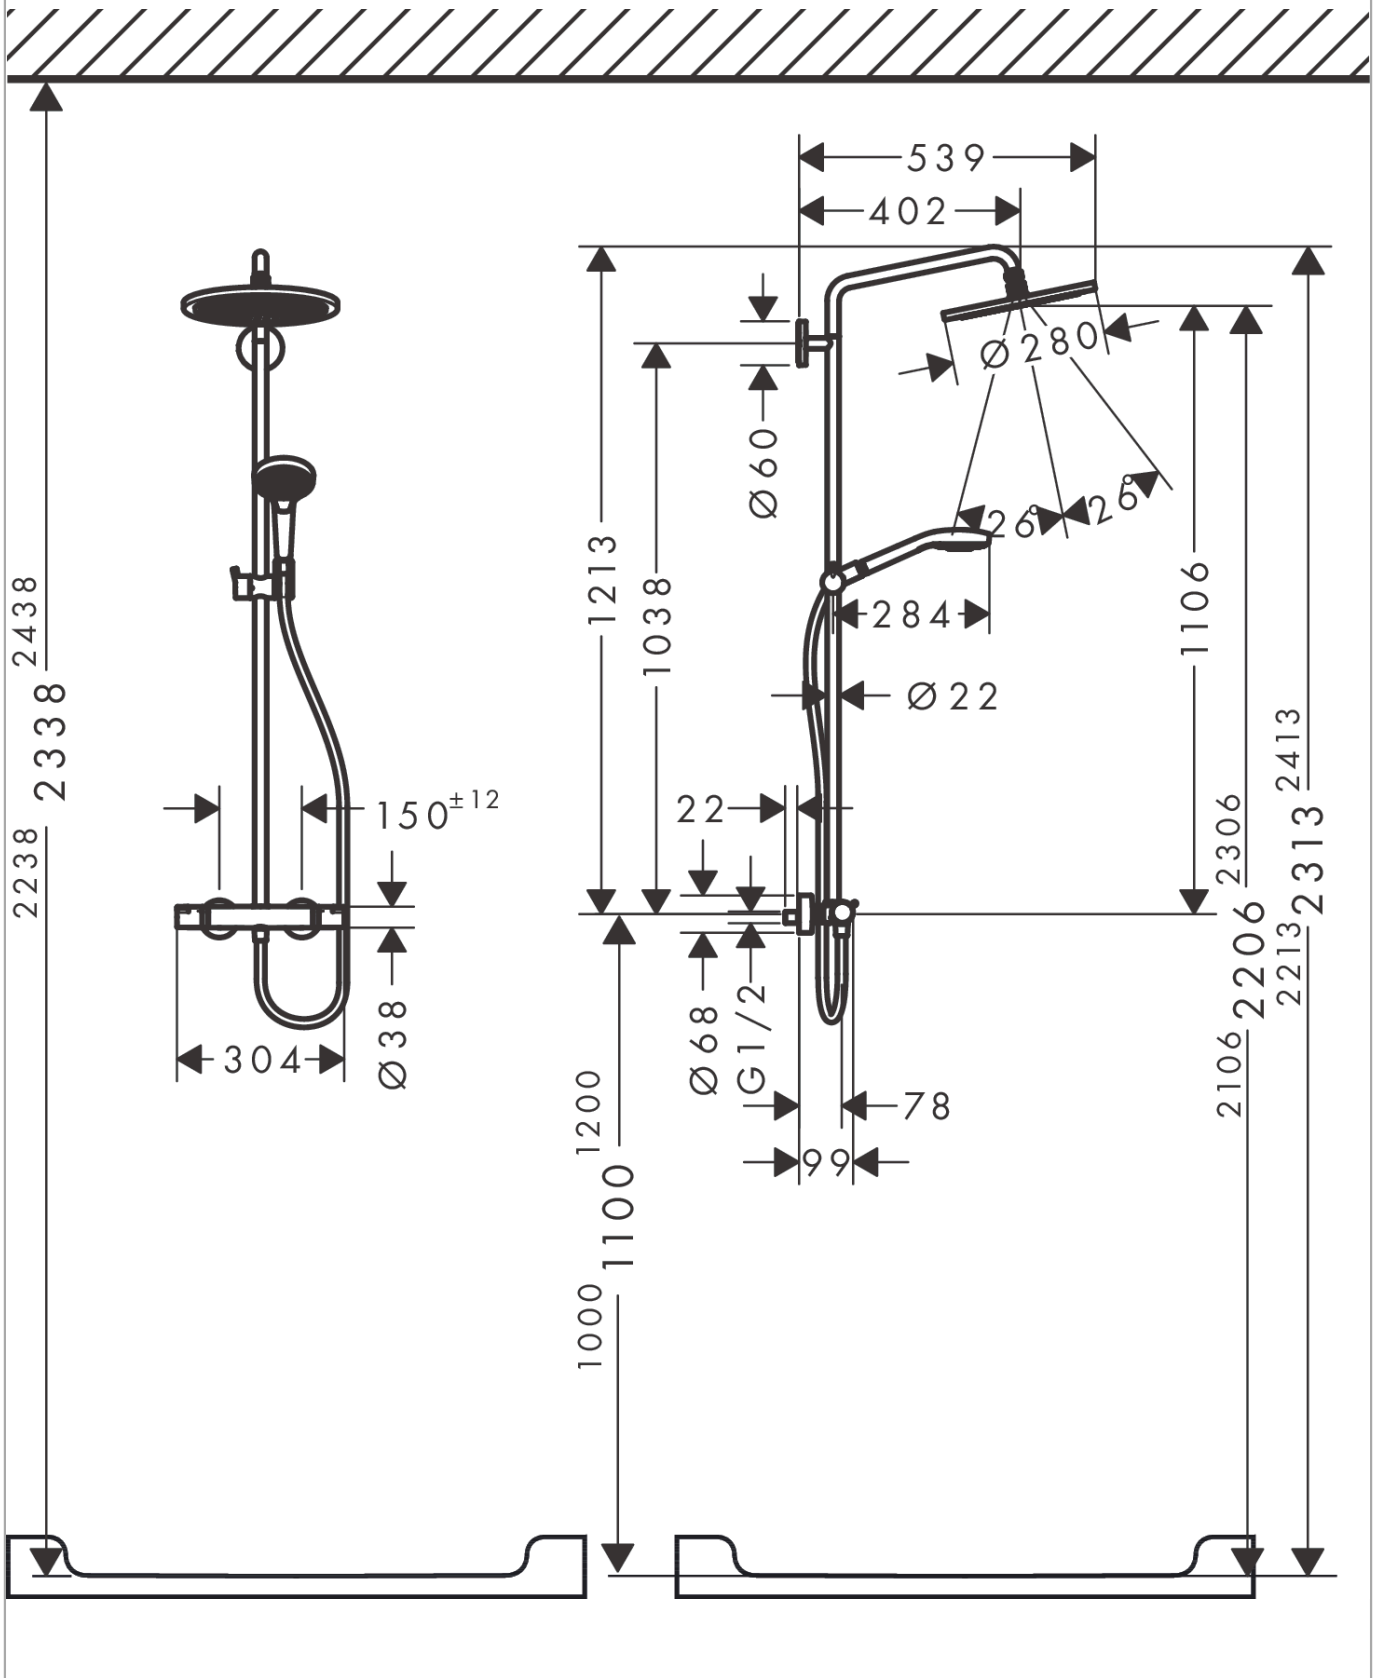

Croma Select S
Showerpipe 280 1jet EcoSmart with thermostat and hand shower Raindance Select S 120 3jet
Finish: **Matt White** Article Number: **26891700**

Installation examples