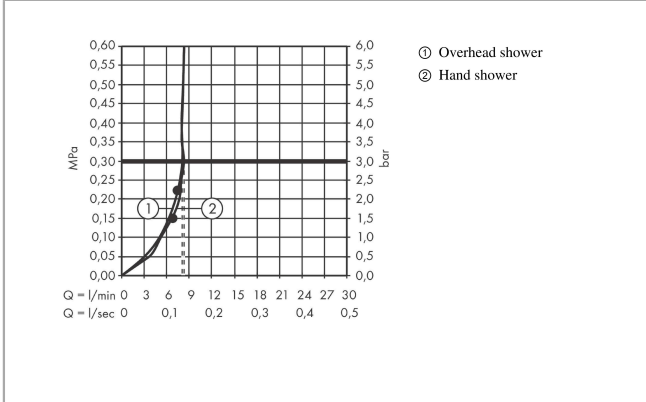

Croma Select S

Showerpipe 280 1jet EcoSmart with thermostat and hand shower Raindance Select S 120 3jet

Finish: **Matt White** Article Number: **26891700**

Product image

Scale drawing

Flowchart