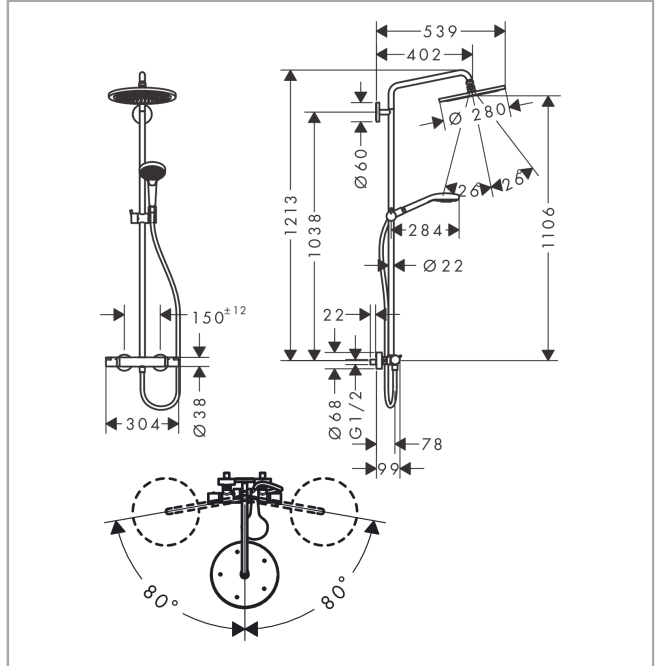

Scale drawing