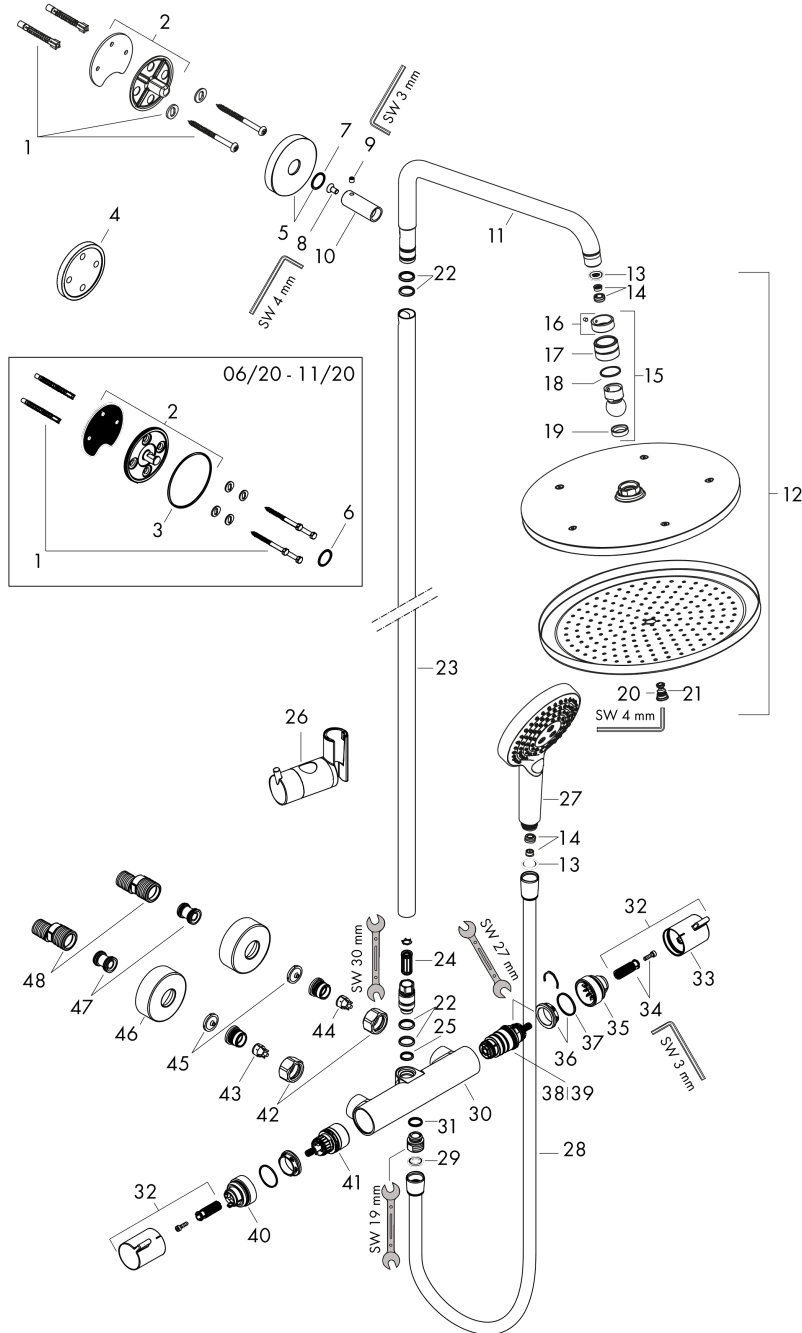

Croma Select S

Showerpipe 280 1jet EcoSmart with thermostat and hand shower Raindance Select S 120 3jet

Finish: **Matt White** Article Number: **26891700**

Exploded Drawing

Year of production: >06/20

Croma Select S

Showerpipe 280 1jet EcoSmart with thermostat and hand shower Raindance Select S 120 3jet

Finish: **Matt White** Article Number: **26891700**

Spare part list

Year of production: >06/20

Pos.	Description	Article Number	PC	PU
1	mounting set	98716000	5	1
2	wall flange	95688000	8	1
3	O-Ring 50x2	98187000	1	1
4	tile-matching-disk 7 mm	95239XXX	5	-
5	escutcheon Ø 60 mm	95692700	56	1
6	O-ring 20x2	98165000	1	1
7	O-ring 20x2,5	92602000	2	1
8	screw	92137000	2	1
9	hollow set screw M6x5	98447000	1	1
10	sleeve	92166700	59	1
11	shower arm	95985700	65	1
12	head shower	26221700	98	1
13	filter packing	94246000	1	1
14	flow limiter (9 l/min)	95659000	3	1
15	ball joint	98941700	59	1
16	lock washer	98942700	56	1
17	nut	97958700	52	1
18	lever collar	97536000	2	1
19	seal	97606000	2	1
20	air jet (Eco)	95795700	58	1
21	O-ring 7x2	98419000	1	1
22	O-ring 15x2,5	98131000	1	1
23	pipe 1030 mm	95915700	65	1
24	noise reduction	95009000	3	1
25	O-ring 12x2,25	98382000	1	1
26	support, assy	97651700	63	1
27	handshower	26531700	98	1
28	shower hose Isiflex'B 1,60 m	28276700	98	1
29	seal	98058000	1	1
30	Thermostat	92147700	71	1
31	O-ring 14x2	98129000	1	1
32	handle	95836700	58	1
33	pushbutton	92848700	52	1
34	handle fixing set	95843000	3	1
35	safety set	95839000	6	1
36	nut	98913000	6	1
37	O-ring 26x1,5	98390000	1	1
38	thermostat cartridge	98282000	14	1
39	cartridge for exchanged connections	92373000	18	1
40	stop ring for flow control	95927000	8	1
41	shut off unit with selector	98283000	12	1